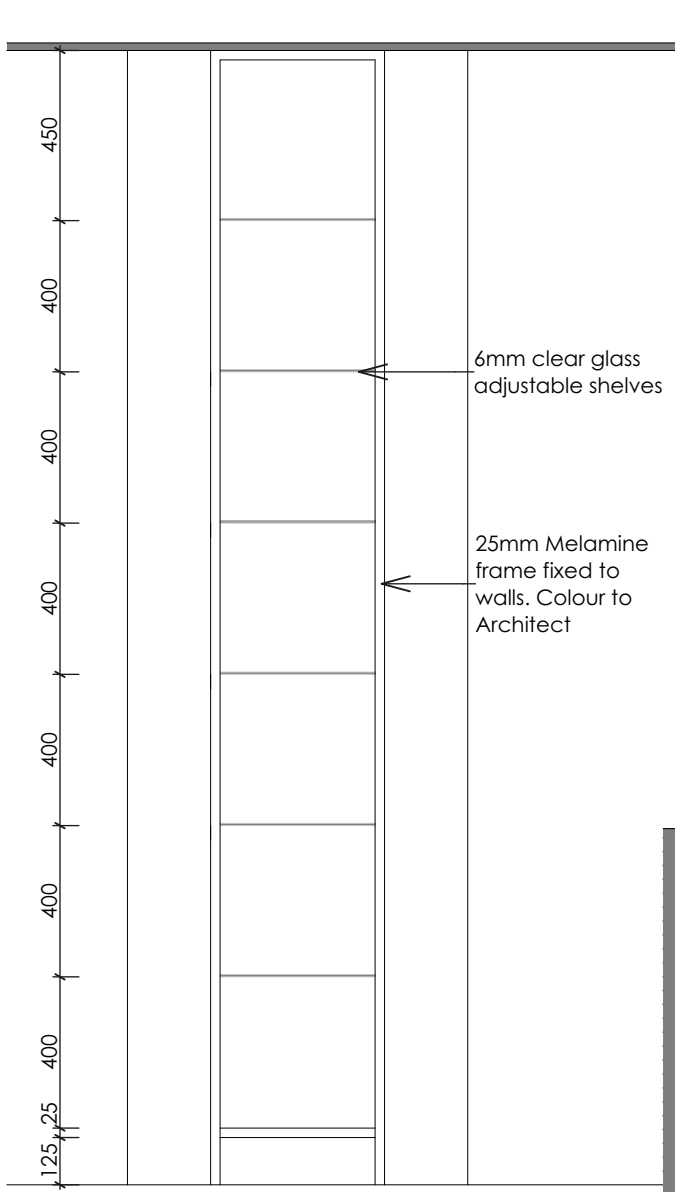

ROOM Tea Room

JOINERY NUMBER JF01

Front Elevation
Scale 1:20

Floor Plan
Scale 1:20

Section
Scale 1:10

Manda Bakkes
ARCHITECTS

box 31059, windhoek, tel 302 810, manda@mbanam.com.na

Project: Law Society Renovation

Title			
JOINERY SCHEDULE			
Date	Revision	Project No	Drawing No
28 March 2019		331	3/601
Scale			