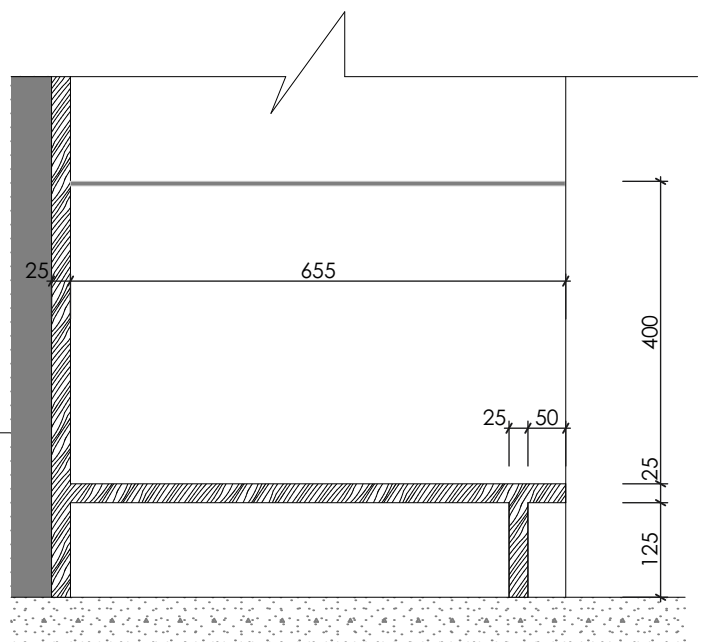

ROOM Tea Room

JOINERY NUMBER JF01

Front Elevation
Scale 1:20

Floor Plan
Scale 1:20

Section
Scale 1:10

Manda Bakkes
ARCHITECTS

box 31059, windhoek, tel 302 810, manda@mbanam.com.na

Project: Law Society Renovation

Title			
JOINERY SCHEDULE			
Date	Revision	Project No	Drawing No
28 March 2019		331	3/601
Scale			