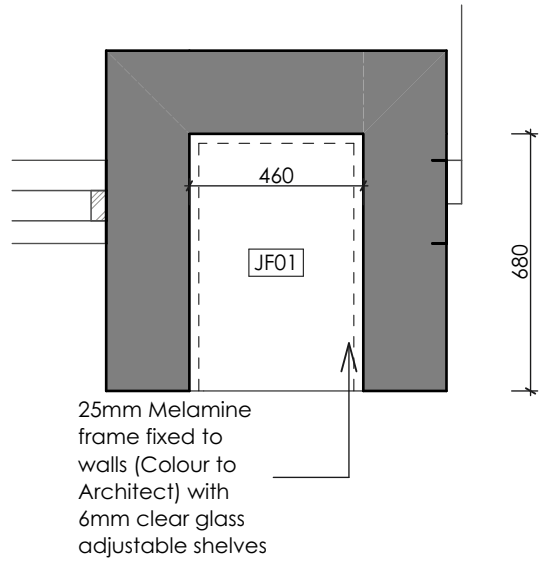

ROOM Tea Room

JOINERY NUMBER JF01

Front Elevation
Scale 1:20

Floor Plan
Scale 1:20

Section
Scale 1:10

Manda Bakkes
ARCHITECTS

box 31059, windhoek, tel 302 810, manda@mbanam.com.na

Project: Law Society Renovation

Title			
JOINERY SCHEDULE			
Date	Revision	Project No	Drawing No
28 March 2019		331	3/601
Scale			